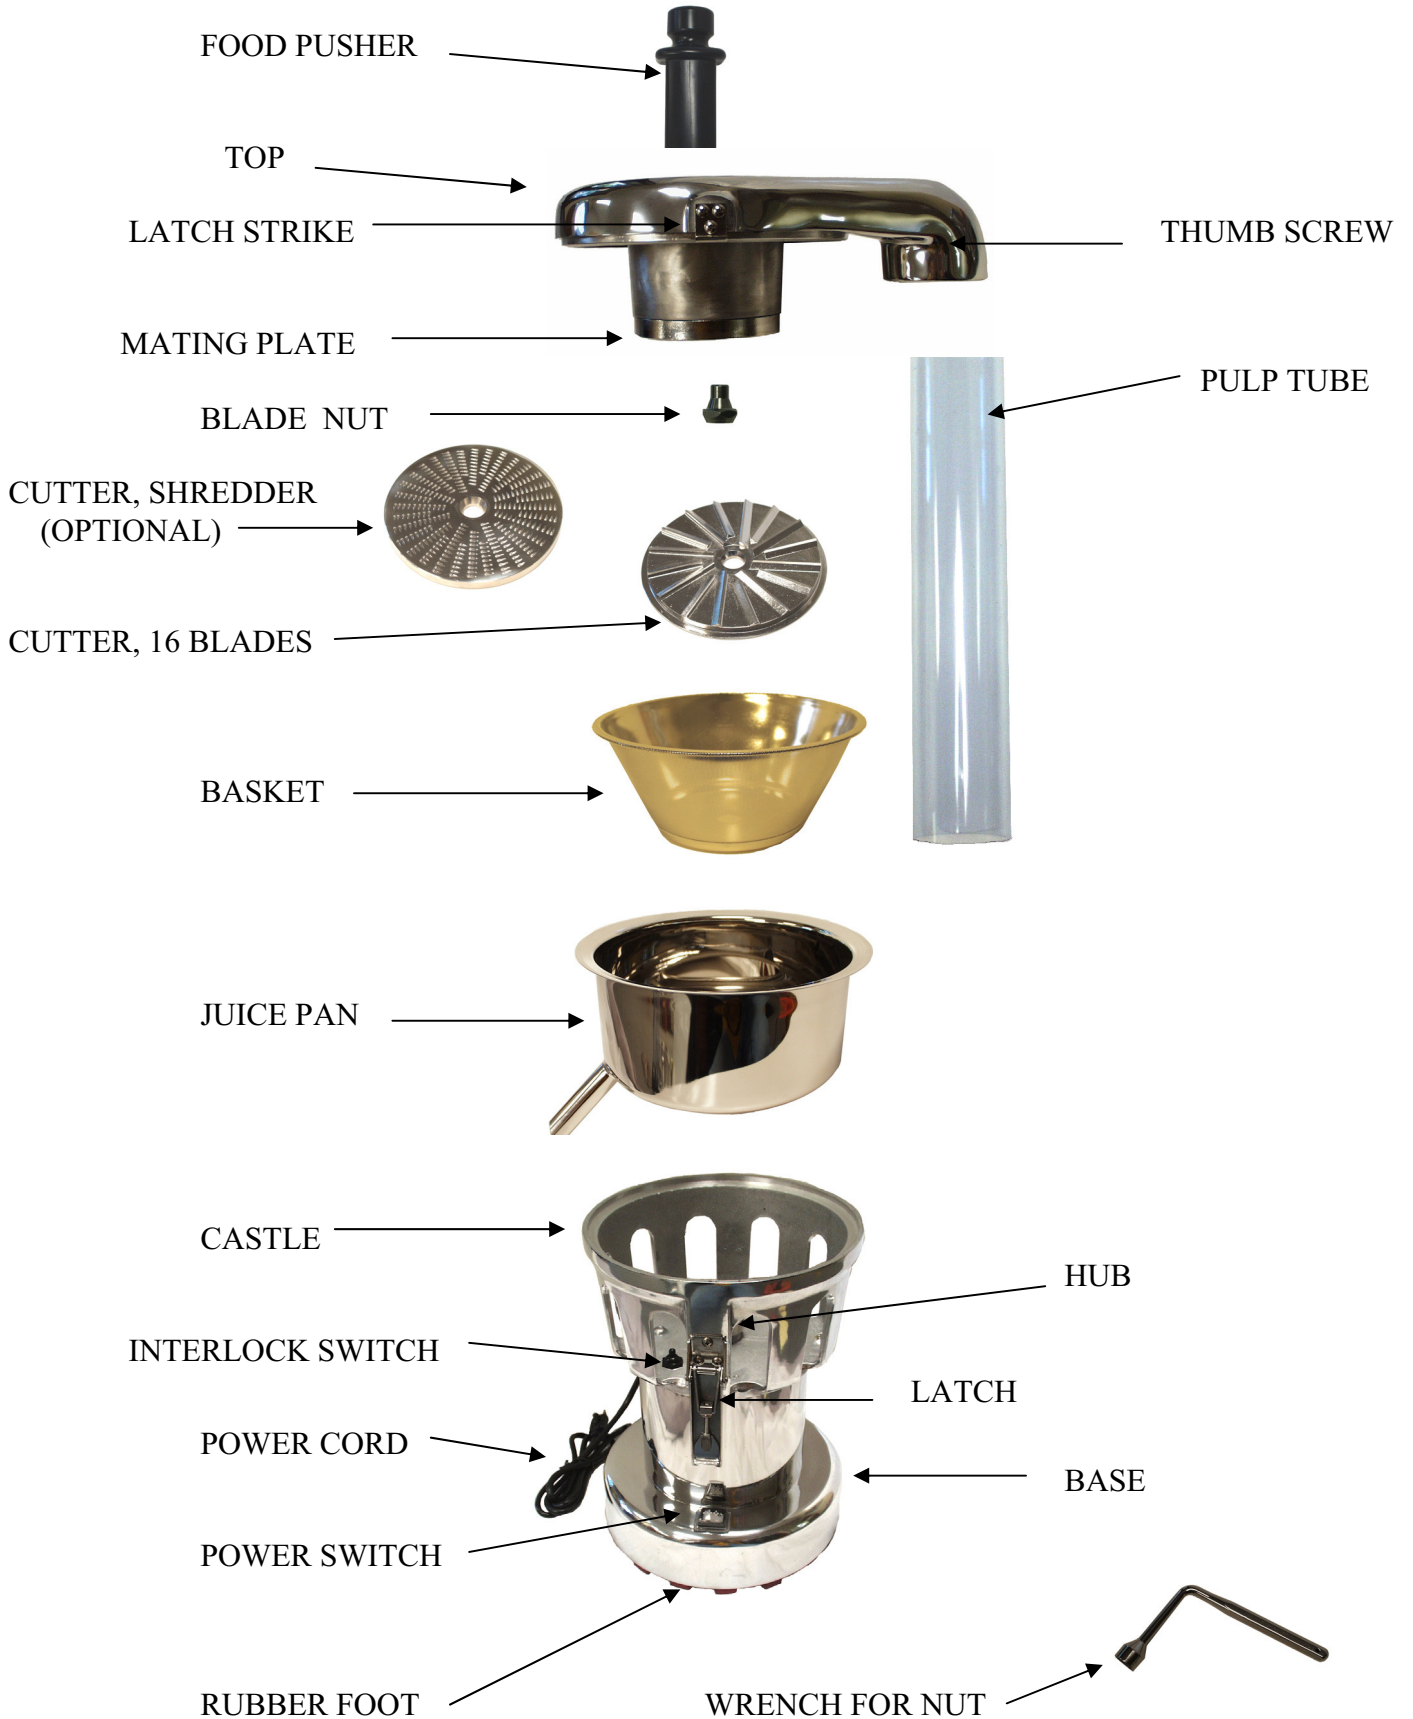

**PARTS DIAGRAM**

**NUTRIFASTER COMMERCIAL JUICE EXTRACTOR – MODEL N450**