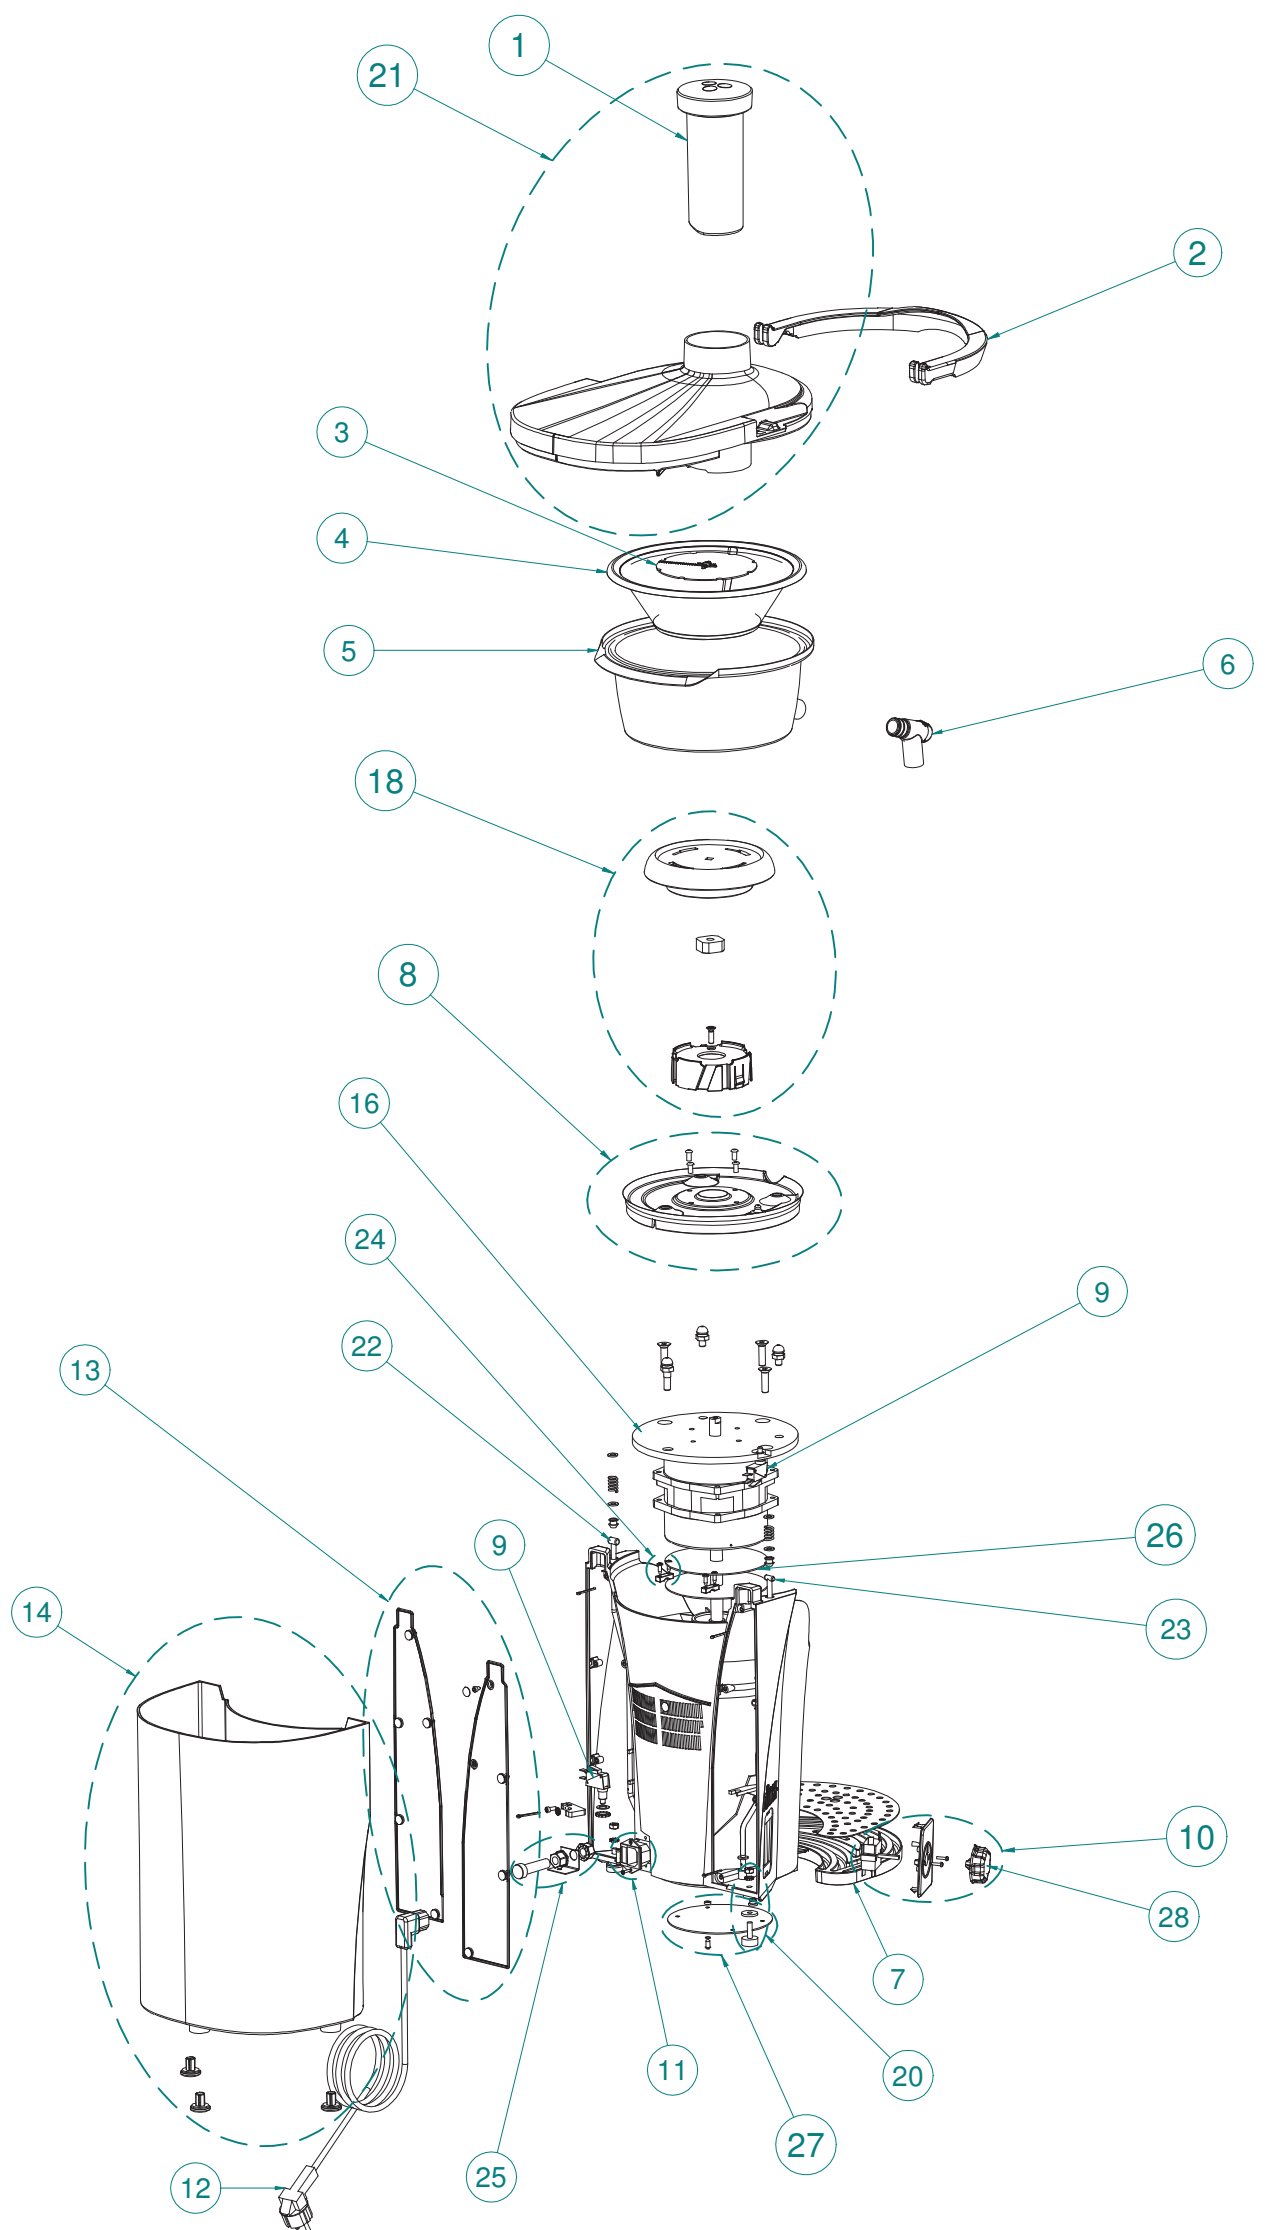

ZUMEX MULTIFRUIT II

NÚMERO	REFERENCIA	DESCRIPCIÓN	DESCRIPTION	COMPUESTO DE
NUMBER	REFERENCE			COMPOSED BY

1	32.1041.000	EMPUJADOR MULTIFRUIT EMPUJADOR LIC	MULTIFRUIT II PUSHER PUSHER LIC	1								
2	32.1044.000	ASA CIERRE BLANCA MULTIFRUIT ASA CIERRE LIC-Z PINTADA BLANCO	MULTIFRUIT II WHITE HANDLE LOCK HANDLE LIC-Z WHITE PAINTED	1								
	32.1045.000	ASA CIERRE PLATA MULTIFRUIT ASA CIERRE LIC-Z PINTADA PLATA	MULTIFRUIT II SILVER HANDLE LOCK HANDLE LIC-Z SILVER PAINTED	1								
	32.1046.000	ASA CIERRE NEGRA MULTIFRUIT ASA CIERRE LIC-Z PINTADA NEGRO	MULTIFRUIT II BLACK HANDLE LOCK HANDLE LIC-Z BLACK PAINTED	1								
3	32.1042.000	DISCO RALLADOR MULTI LED DISCO RALLADOR RETRAJADO	MULTIFRUIT II GRATER PLATE GRATER DISC REWORKED	1								
4	32.1002.000	FILTRO MULTIFRUIT FILTRO LIC-Z	FILTER MULTIFRUIT FILTER LIC-Z	1								
5	32.1033.100	CUBETA INOX MULTIFRUIT CUBETA INOX LIC	STAINLESS STEEL TANK MULTIFRUIT V.2.0 STEEL TRAY LIC	1								
6	32.1005.001	GRIFO ANTIGOTEO MULTIFRUIT ANTIGOTEO LIC-Z FUNDA GRIFO SILICONA MULTJUICER	MULTIFRUIT ANTI-DRIP TAP V2 LIC-Z ANTIDRIPPING	1								
			MULTJUICER TAP SILICONE COVER	1								
7	32.1016.001	CONJUNTO POSAVASOS MULTIFRUIT POSAVASOS LIC-Z TAPA POSAVASOS LICUADORA	GLASS HOLDER SET GLASS HOLDER LIC-Z LIC GLASS TRAY COVER	1 1								
8	32.1006.100	GOMA CUBETA MULTIFRUIT v2 APOYO GOMA CUBETA LIC REMACHE PLAST	LIC TRAY SUPPORT SEAL	1								
			MOSS 460462 PLASTIC RIVET	4								
9	32.1009.000	MICRORUPTOR SEGURIDAD MULTIFRUIT ARANDELA DIN 988 D=10 E=0,5 ARANDELA DIN 6798 D10 I TUERCA M-10-0,75 HEX Nq C-22-0280 MICRORUPTOR D489-VGAA	DIN 988 D=10 E=0,5 WASHER	1								
			DIN 6798 D10 I WASHER	2								
			M-10-0,75 HEX Nq C-22-0280 NUT	2								
			SAFETY SWITCH D489-VGPU	1								
10	32.1048.000	INTERRUPTOR ROTATIVO MULTIFRUIT INTERRUPTOR ROTATIVO TORNILLO RFX 81T 3 x 12 MANDO SELECTOR LIC PLACA INTERRUPTOR LIC	MULT II ROTATIVE SELECTOR KIT ROTATIVE SWITCH	1								
			RFX 81T 3x12 SCREW	2								
			SELECTOR HANDLE LIC	1								
			SWITCH SHEET LIC	1								
11	32.1022.000	BASE ENCHUFE IEC MULTI 230V BASE IEC FUSIBLE FUSIBLE 5 X 20 10 A TORNILLO DIN 7982B 2,9X16 I.	LZ1 POWER SUPPLY HOUSING	1								
			FUSE 5 X 20 10 AMP	2								
			DIN 7982B 2,9X16 I. SCREW	2								
11	32.1022.100	BASE ENCHUFE IEC MULTI 115V (3) BASE IEC FUSIBLE FUSIBLE 5X20 16A TORNILLO DIN 7982B 2,9X16 I.	LZ1 POWER SUPPLY HOUSING	1								
			FUSE 5x20 16 A	2								
			DIN 7982B 2,9X16 I. SCREW	2								
12	32.1061.000	CABLE SCHUKO-IEC MULTIFRUIT (1) CABLE SCHUKO-IEC ACODADA	SCHUKO 90° POWER SUPPLY CABLE (1) SCHUKO 90° POWER SUPPLY CABLE	1								
			32.1061.100	CABLE GB-IEC MULTIFRUIT (2) CABLE GB-IEC ACODADA	POWER SUPPLY CABLE 90° GB-IEC (2) SCHUKO 90° POWER SUPPLY CABLE GB-IEC	1						
					32.1061.200	CABLE PSE-IEC MULTIFRUIT (3) CABLE PSE-IEC ACODADA	POWER SUPPLY CABLE 90° PSE-IEC (3) SCHUKO 90° POWER SUPPLY CABLE PSE-IEC	1				
							32.1061.300	CABLE AUS-IEC MULTIFRUIT (4) CABLE AUS-IEC ACODADA	POWER SUPPLY CABLE 90° AUS-IEC (4) SCHUKO 90° POWER SUPPLY CABLE AUS-IEC	1		
									32.1061.400	CABLE SA-IEC MULTIFRUIT (5) CABLE SA-IEC ACODADA	POWER SUPPLY CABLE 90° SA-IEC (5) SCHUKO 90° POWER SUPPLY CABLE SA-IEC	1
					32.1061.500	CABLE UL-IEC MULTIFRUIT (6) CABLE UL-IEC ACODADA	POWER SUPPLY CABLE 90° UL-IEC (6) SCHUKO 90° POWER SUPPLY CABLE UL-IEC	1