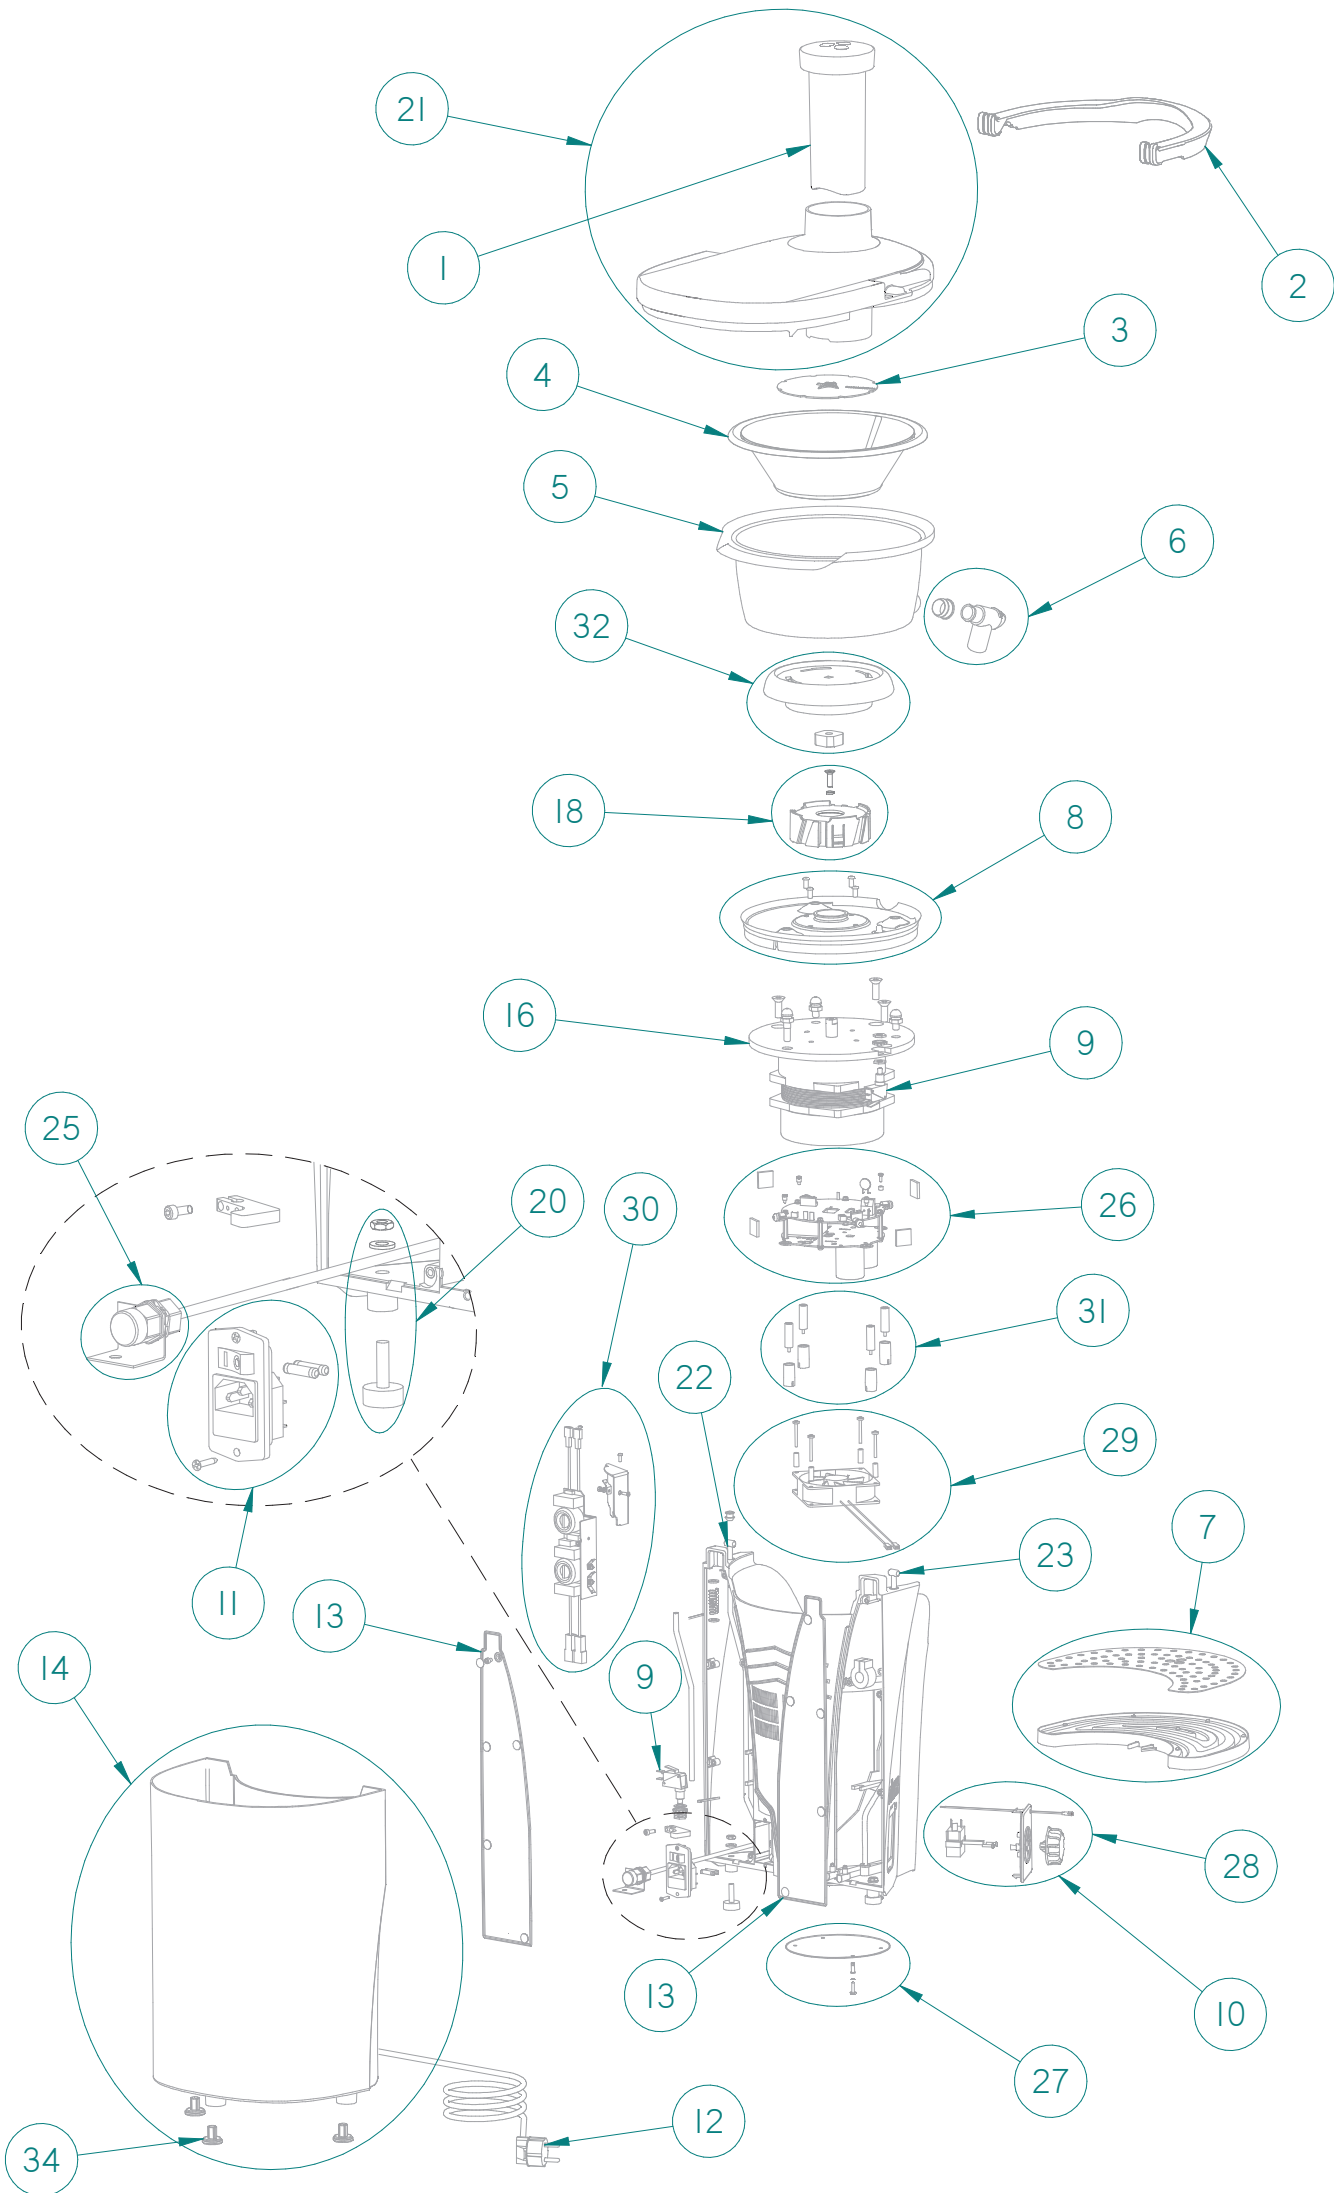

ZUMEX MULTIFRUIT LED

NÚMERO	REFERENCIA	DESCRIPCIÓN	DESCRIPTION	CANTIDAD
NUMBER	REFERENCE			QUANTITY
1	32.1041.000	EMPUJADOR MULTIFRUIT EMPUJADOR LIC	MULTIFRUIT II PUSHER PUSHER LIC	1
2	32.1044.000	ASA CIERRE BLANCA MULTIFRUIT ASA CIERRE LIC-Z PINTADA BLANCO	MULTIFRUIT II WHITE HANDLE LOCK HANDLE LIC-Z WHITE PAINTED	1
	32.1045.000	ASA CIERRE PLATA MULTIFRUIT ASA CIERRE LIC-Z PINTADA PLATA	MULTIFRUIT II SILVER HANDLE LOCK HANDLE LIC-Z SILVER PAINTED	1
	32.1046.000	ASA CIERRE NEGRA MULTIFRUIT ASA CIERRE LIC-Z PINTADA NEGRO	MULTIFRUIT II BLACK HANDLE LOCK HANDLE LIC-Z BLACK PAINTED	1
3	32.1042.000	DISCO RALLADOR MULTI LED DISCO RALLADOR RETRAJADO	MULTIFRUIT II GRATER PLATE GRATER DISC REWORKED	1
4	32.1002.000	FILTRO MULTIFRUIT FILTRO LIC-Z	FILTER MULTIFRUIT FILTER LIC-Z	1
5	32.1033.100	CUBETA INOX MULTIFRUIT CUBETA INOX LIC	STAINLESS STEEL TANK MULTIFRUIT V.2.0 STEEL TRAY LIC	1
6	32.1005.001	GRIFO ANTIGOTEO MULTIFRUIT ANTIGOTEO LIC-Z	MULTIFRUIT ANTI-DRIP TAP V2 LIC-Z ANTIDRIPPING	1
		FUNDA GRIFO SILICONA MULTIJUICER	MULTIJUICER TAP SILICONE COVER	1
7	32.1016.001	CONJUNTO POSAVASOS MULTIFRUIT POSAVASOS LIC-Z	GLASS HOLDER SET GLASS HOLDER LIC-Z	1
		TAPA POSAVASOS LICUADORA	LIC GLASS TRAY COVER	1
8	32.1006.200	GOMA CUBETA MULTIFRUIT LED APOYO GOMA CUBETA LIC	TRAY SUPPORT SEAL MULTI LED LIC TRAY SUPPORT SEAL	1
		ANILLO BARRERA ZUMO	BARRIER RING	1
		REMACHE PLAST	MOSS 460462 PLASTIC RIVET	4
9	32.1009.000	MICRORUPTOR SEGURIDAD MULTIFRUIT ARANDELA DIN 988 D=10 E=0,5	SAFETY SWITCH MULTIFRUIT DIN 988 D=10 E=0,5 WASHER	1
		ARANDELA DIN 6798 D10 I	DIN 6798 D10 I WASHER	2
		TUERCA M-10-0,75 HEX Nq C-22-0280	M-10-0,75 HEX Nq C-22-0280 NUT	2
		MICRORUPTOR D489-VGAA	SAFETY SWITCH D489-VGPU	1
10	32.1056.000	INTERRUPTOR ROTATIVO MULTI LED PLACA INTERRUPTOR LIC	MULT LED ROTATIVE SELECTOR KIT SWITCH SHEET LIC	1
		INTERRUPTOR ROTATIVO 3P	ROTATIVE SWITCH 3P	1
		MANDO SELECTOR LIC	SELECTOR HANDLE LIC	1
		CABLE PLACA-LED	LED SHEET CABLE	1
		PUNTERA HUECA AZUL 0.75X8	BLUE HOLLOW TERMINAL 0.75X8	2
		PILOTO LED 2 V MINIATURA ROJO	PILOT MINIATURE RED LED 2V	1
		TORNILLO RFX 81T 3 x 12	RFX 81T 3x12 SCREW	2
		CONEXIÓN CIEGA 2.5 MM	BLIND CONNECTION 2.5 MM	2
11	32.1057.000	BASE ENCHUFE IEC MULTI LED 230V BASE IEC INTERR FUS ATORN	MULTIF. LED IEC SOCKET BASE 230V KIT BASE IEC WITH FUSE SCREW ON	1
		TORNILLO DIN 7982B 2,9X16 I.	DIN 7982B 2,9X16 I. SCREW	2
		FUSIBLE 5 X 20 10A VDE	FUSE 5 X 20 10A VDE	2
11	32.1057.100	BASE ENCHUFE IEC MULTI LED 115V (6)	MULTIF. LED IEC SOCKET BASE 115V KIT (6)	1
		BASE IEC INTERR FUS ATORN	BASE IEC WITH FUSE SCREW ON	1
		TORNILLO DIN 7982B 2,9X16 I.	DIN 7982B 2,9X16 I. SCREW	2
		FUSIBLE 5 X 20 20 A F	FUSE 5 X 20 20 A F	2
12	32.1061.000	CABLE SCHUKO-IEC MULTIFRUIT (1)	SCHUKO 90° POWER SUPPLY CABLE (1)	1
		CABLE SCHUKO-IEC ACODADA	SCHUKO 90° POWER SUPPLY CABLE	
	32.1061.100	CABLE GB-IEC MULTIFRUIT (2)	POWER SUPPLY CABLE 90° GB-IEC (2)	1
		CABLE GB-IEC ACODADA	SCHUKO 90° POWER SUPPLY CABLE GB-IEC	
	32.1061.200	CABLE PSE-IEC MULTIFRUIT (3)	POWER SUPPLY CABLE 90° PSE-IEC (3)	1
		CABLE PSE-IEC ACODADA	SCHUKO 90° POWER SUPPLY CABLE PSE-IEC	
32.1061.300	CABLE AUS-IEC MULTIFRUIT (4)	POWER SUPPLY CABLE 90° AUS-IEC (4)	1	
	CABLE AUS-IEC ACODADA	SCHUKO 90° POWER SUPPLY CABLE AUS-IEC		
32.1061.400	CABLE SA-IEC MULTIFRUIT (5)	POWER SUPPLY CABLE 90° SA-IEC (5)	1	
	CABLE SA-IEC ACODADA	SCHUKO 90° POWER SUPPLY CABLE SA-IEC		
32.1061.500	CABLE UL-IEC MULTIFRUIT (6)	POWER SUPPLY CABLE 90° UL-IEC (6)	1	
	CABLE UL-IEC ACODADA	SCHUKO 90° POWER SUPPLY CABLE UL-IEC		